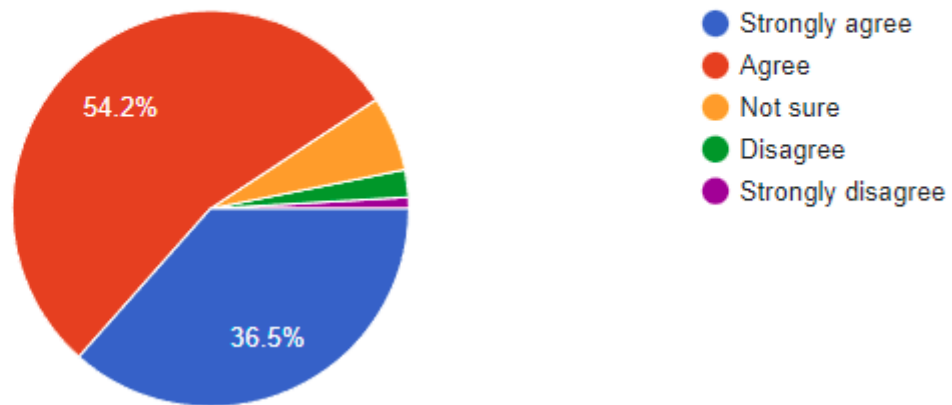

DOHA
BRITISH
SCHOOL

AIN KHALED

www.dohabritishschool.com

Doha British School

Parent Survey 2021

The school is a safe and secure environment for all the children.

539 responses

The school has high quality leadership

539 responses

- Strongly agree
- Agree
- Not sure
- Disagree
- Strongly disagree

The senior leaders of the school are visible and approachable

539 responses

Standards of teaching in the school are high in most classes.