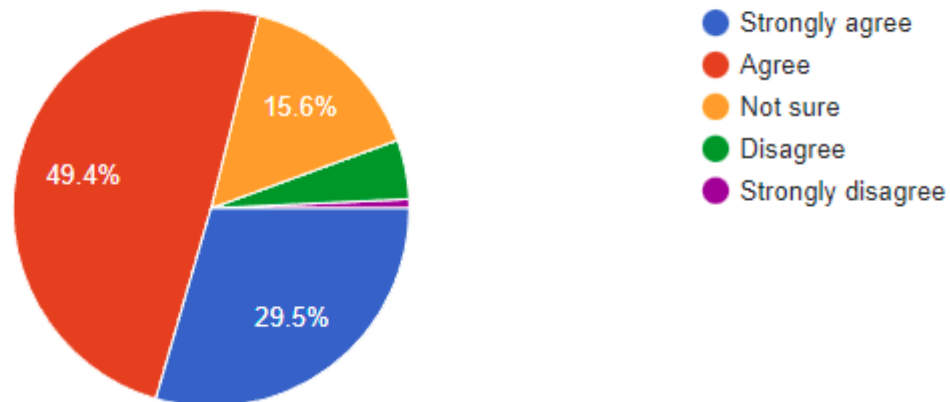

DOHA
BRITISH
SCHOOL

AIN KHALED

www.dohabritishschool.com

Doha British School

Parent Survey 2021

The school is a safe and secure environment for all the children.

539 responses

The school has high quality leadership

539 responses

- Strongly agree
- Agree
- Not sure
- Disagree
- Strongly disagree

The senior leaders of the school are visible and approachable

539 responses

Standards of teaching in the school are high in most classes.